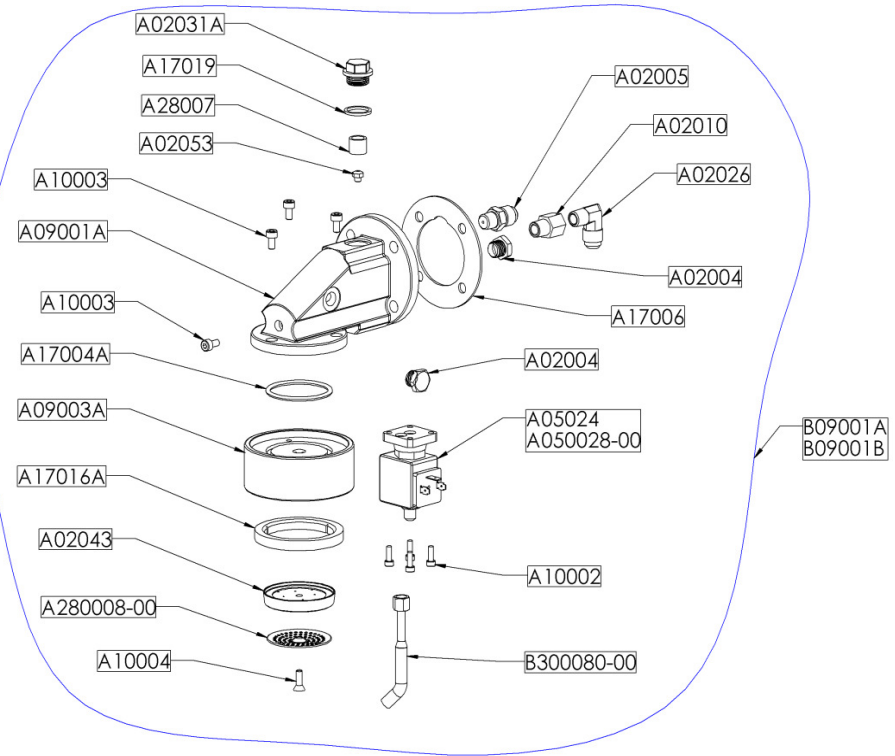

ITEM: DISTRIBUTION GROUP ASSEMBLY

CS1(CE AU ETL)

CS2 CS3(CE AU ETL)

Pierro Silver 1-2-3 Group : (CE ETL)

ITEM: DISTRIBUTION GROUP ASSEMBLY	
ITEM NO.	
A02004	BRASS PLUG
A02005	WATER MLET CONNECTOR
A02010	WATER RECYCLE CONNECTOR
A02026	PT1/4x5/8-18UNF L_FITTING
A02031A	DISTRIBUTION GROUP CAP
A02043	WATER SPOUT UNIT SUPPORT
A02053	GROUP JET D0.8
A05024	PAEKER GROUP SOLENOID VALVE COIL 208~240V 60Hz (ETL)
A050028-00	ODE GROUP SOLENOID VALVE COIL BDV08224DU *220-240V* (UL*CE)
A09001A	DISTRIBUTION GROUP BODY
A09003A	CHROMED CLAMPING RING
A10002	HEX SCREW M4*12
A10003	STAINLESS STEEL SCREW M5*10
A10004	STAINLESS STEEL FLATHEAD SCREW M5*15
A17004A	SI_O-RING d47*3.5t
A17006	GROUP ASBESTOS WASHER
A17016A	FILTER SUPPORT RUBBER
A17019	TEFLON GASKET D22*d18*2.0
A280008-00	GROUP SHOWER PLATE
A28007	GROUP FILTER ST.STEEL D13.8*d10.5*11.5
B090001-00	DISTRIBUTION GROUP ASSEMBLY (CE)
B090002-00	DISTRIBUTION GROUP ASSEMBLY (ETL)
B09001A	DISTRIBUTION GROUP ASSEMBLY (CE)
B09001B	DISTRIBUTION GROUP ASSEMBLY (ETL)
B300080-00	PRESSURE RELEASE DRAIN TUBE