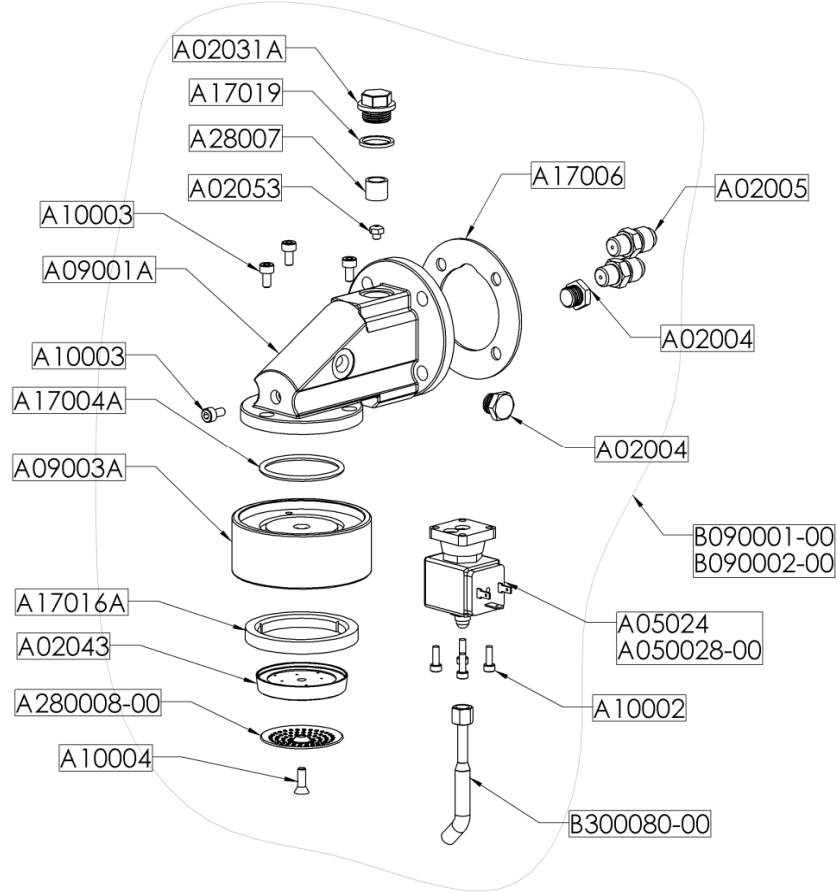

ITEM: DISTRIBUTION GROUP ASSEMBLY

CS1(CE AU ETL)

CS2 CS3(CE AU ETL)

Pierro Silver 1-2-3 Group : (CE ETL)

ITEM: DISTRIBUTION GROUP ASSEMBLY	
ITEM NO.	
A02004	BRASS PLUG
A02005	WATER MLET CONNECTOR
A02010	WATER RECYCLE CONNECTOR
A02026	PT1/4x5/8-18UNF L_FITTING
A02031A	DISTRIBUTION GROUP CAP
A02043	WATER SPOUT UNIT SUPPORT
A02053	GROUP JET D0.8
A05024	PAEKER GROUP SOLENOID VALVE COIL 208~240V 60Hz (ETL)
A050028-00	ODE GROUP SOLENOID VALVE COIL BDV08224DU *220-240V* (UL*CE)
A09001A	DISTRIBUTION GROUP BODY
A09003A	CHROMED CLAMPING RING
A10002	HEX SCREW M4*12
A10003	STAINLESS STEEL SCREW M5*10
A10004	STAINLESS STEEL FLATHEAD SCREW M5*15
A17004A	SI_O-RING d47*3.5t
A17006	GROUP ASBESTOS WASHER
A17016A	FILTER SUPPORT RUBBER
A17019	TEFLON GASKET D22*d18*2.0
A280008-00	GROUP SHOWER PLATE
A28007	GROUP FILTER ST.STEEL D13.8*d10.5*11.5
B090001-00	DISTRIBUTION GROUP ASSEMBLY (CE)
B090002-00	DISTRIBUTION GROUP ASSEMBLY (ETL)
B09001A	DISTRIBUTION GROUP ASSEMBLY (CE)
B09001B	DISTRIBUTION GROUP ASSEMBLY (ETL)
B300080-00	PRESSURE RELEASE DRAIN TUBE